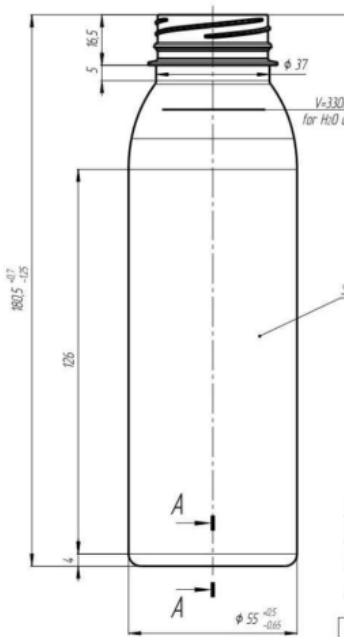

Slim Bobby 330

Food contact statement

We hereby confirm that this product complies with the requirements of the European legislation (EU) no 10/2011 and all its amendments for plastics used in contact with food.

[Request Sample](#)

General info

Item no. (SKU):	
Family / Range:	Bobby Slim
Capacity:	330ml
Neck:	38mm 3-Start
Weight:	27
Shape:	Round
Material:	PET / RPET
Colour:	All Colours Available
Print Areas:	N/A
Country of Origin:	Lithuania

Packaging Info

Packed in Boxes

Box Dimensions (mm):	594 x 394 x 448
Quantity per box (pcs):	
Boxes per pallet (pcs):	
Quantity per pallet (pcs):	
Net weight (kg):	
Gross weight (kg):	
Pallet height (mm):	2400

Packed in PE bags on trays (Full pallet)

Tray dimensions (mm):	1200 x 800 x 50
Quantity per tray (pcs):	308
Quantity per PE bag (pcs):	180
PE bags per tray (pcs):	2
Trays per pallet (pcs):	12
Quantity per pallet (pcs):	3696
Net weight (kg):	100
Gross weight (kg):	115
Pallet height (mm):	2400

Storage

Please be aware that these products are handled and stored correctly in order to ensure the safety and quality of our products. When storing this product, please avoid excessive force and storage above 40 degrees Celsius (86 degrees Fahrenheit).